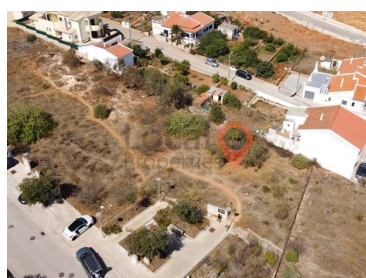

São Gonçalo de Lagos - Land

 233

Land Area (m²)

85 000 €
(EUR €)

Plot of land for construction near the city of Lagos

Ref. LT001 LAGOS - PORTELAS

Excellent plot of land, 232.90 m², with good sun exposure for the construction of your dream home!

Near the city of Lagos, in a quiet area, overlooking the countryside.

Property Features

- Proximity: City, Open field, Public Transport

Cláudia Navarro
Real Estate Agent

(+351) 963 886 772 ²
claudia@localproperties.pt