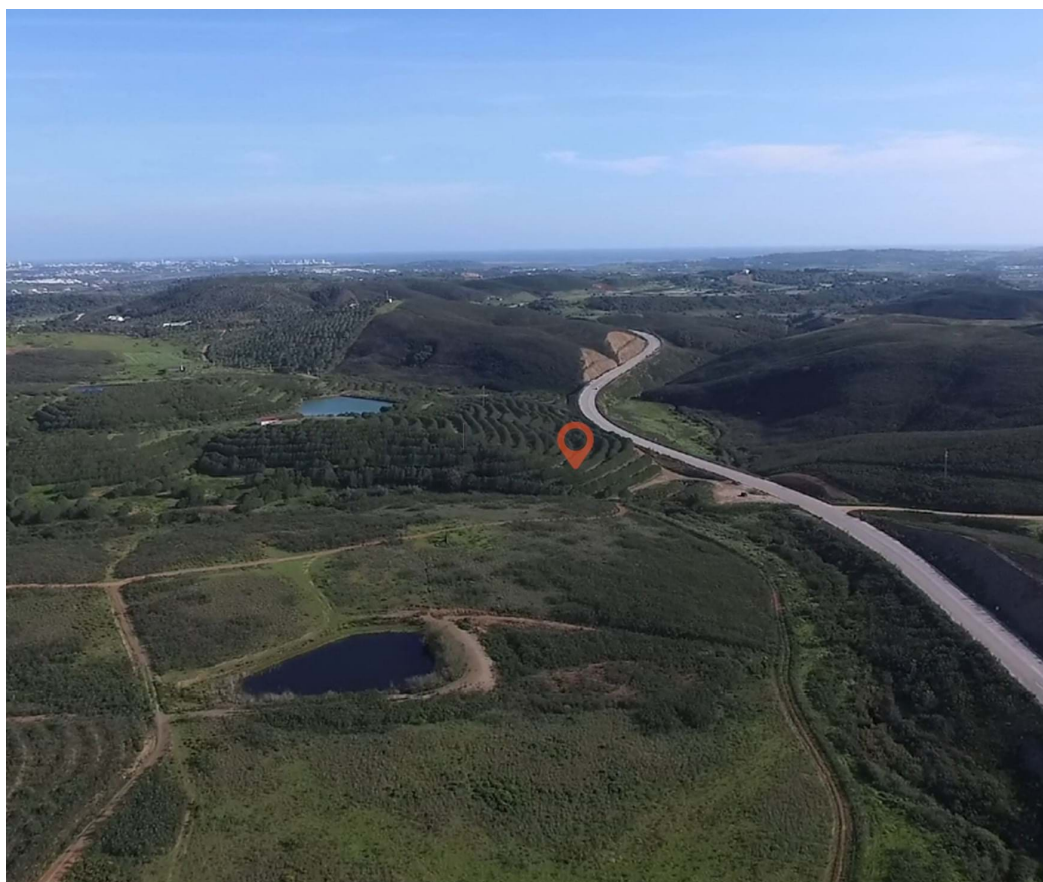

T015

Reference

Scan the QR code to view the property

Mexilhoeira Grande - Land

13075

Land Area (m²)

260 000 €

(EUR €)

Two adjacent plots for sale in Mexilhoeira Grande

Ref. T015 ALMARJÕES - MEXILHOEIRA GRANDE

Two adjacent plots for sale of 51.750m² and 79.000m² respectively, about 5.5km's from Mexilhoeira Grande and 4,7km from the Algarve International Racetrack. Each individual plot has a small reservoir as well as a ruin (pre-1951) which allows for some construction, as well as already having prior information request for a 300m² single-floor house with swimming pool.

Overview :

1. 1 - Plot with 51.750m² (5.175ha) - Art. 60
2. 2 - Plot with 79.000m² (7.900ha) - Art. 61
3. 3 - Construction Potential (artigo 56º Reg. PDM-P / 1 Piso) :

Lita Oliveira

Real Estate Agent

(+351) 917 328 860 ²

lita@localproperties.pt

T +351 282 761 694 ¹ · E geral@localproperties.pt
Praça do Município, Loja 37 8600-744 Lagos
AMI 17839

¹ (Call to national fixed network) | ² (Call to national mobile network)