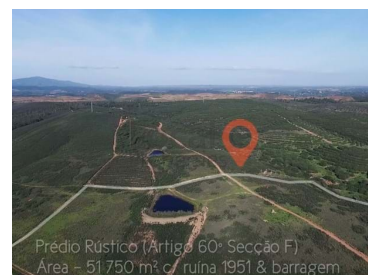

T015

Reference

Scan the QR code to view the property

Mexilhoeira Grande - Land

13075

Land Area (m²)

260 000 €

(EUR €)

Two adjacent plots for sale in Mexilhoeira Grande

Ref. T015 ALMARJÕES - MEXILHOEIRA GRANDE

Two adjacent plots for sale of 51.750m² and 79.000m² respectively, about 5.5km's from Mexilhoeira Grande and 4,7km from the Algarve International Racetrack. Each individual plot has a small reservoir as well as a ruin (pre-1951) which allows for some construction, as well as already having prior information request for a 300m² single-floor house with swimming pool.

Overview :

1. 1 - Plot with 51.750m² (5.175ha) - Art. 60
2. 2 - Plot with 79.000m² (7.900ha) - Art. 61
3. 3 - Construction Potential (artigo 56º Reg. PDM-P / 1 Piso) :

Lita Oliveira

Real Estate Agent

(+351) 917 328 860 ²

lita@localproperties.pt

T +351 282 761 694 ¹ · E geral@localproperties.pt
Praça do Município, Loja 37 8600-744 Lagos
AMI 17839

¹ (Call to national fixed network) | ² (Call to national mobile network)