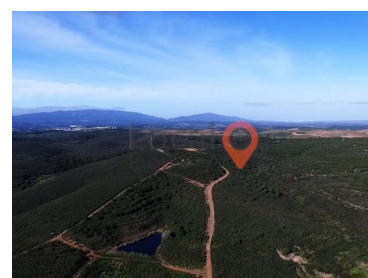

T015

Reference

Scan the QR code to view the property

Mexilhoeira Grande - Land

13075

Land Area (m²)

260 000 €

(EUR €)

Two adjacent plots for sale in Mexilhoeira Grande

Ref. T015 ALMARJÕES - MEXILHOEIRA GRANDE

Two adjacent plots for sale of 51.750m² and 79.000m² respectively, about 5.5km's from Mexilhoeira Grande and 4,7km from the Algarve International Racetrack. Each individual plot has a small reservoir as well as a ruin (pre-1951) which allows for some construction, as well as already having prior information request for a 300m² single-floor house with swimming pool.

Overview :

1. 1 - Plot with 51.750m² (5.175ha) - Art. 60
2. 2 - Plot with 79.000m² (7.900ha) - Art. 61
3. 3 - Construction Potential (artigo 56º Reg. PDM-P / 1 Piso) :

Lita Oliveira

Real Estate Agent

(+351) 917 328 860 ²

lita@localproperties.pt

T +351 282 761 694 ¹ · E geral@localproperties.pt
Praça do Município, Loja 37 8600-744 Lagos
AMI 17839

¹ (Call to national fixed network) | ² (Call to national mobile network)