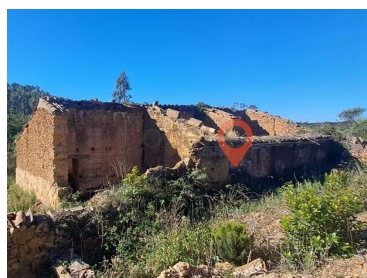

T022

Reference

Scan the QR code to view the property

Aljezur - Ruin

88,7

Area (m²)

387

Land Area (m²)

100 000 €

(EUR €)

Land with ruin

Ref, T022 ALJEZUR - ESPINHAÇO DE CÃO

Land with ruin at Sítio da Relvinha in Aljezur, located in a quiet area with easy access.

It may be the ideal project for those who like to live in the countryside, there is electricity 30 meters away and it is possible to drill a hole to access water.

The ruin is completely registered and can be recovered.

Don't loose this opportunity!

Bruno Marreiros

Real Estate Agent

(+351) 916 821 488 ²

bruno@localproperties.pt

T +351 282 761 694 ¹ · E geral@localproperties.pt

Praça do Município, Loja 37 8600-744 Lagos

AMI 17839

¹ (Call to national fixed network) | ² (Call to national mobile network)