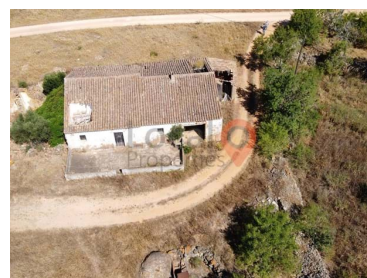

São Gonçalo de Lagos - Ruin

N/A
CLASSE
ENERGÉTICA

N/A
(EUR €)

174,46 **60945**
Area (m²) Land Area (m²)

Farm with 6ha with ruin for reconstruction

Ref. M035 BENSFRIM - MARANHÃO

Farm near Lagos, with 6 ha and view over the countryside.